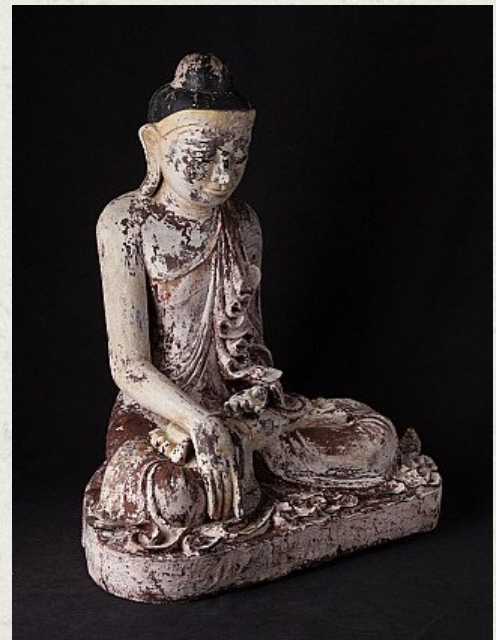

Antique wooden Mandalay Buddha statue

- Material : wood
- 63 cm high
- 55 cm wide and 35,5 cm deep
- With inlayed eyes
- Mandalay style
- Bhumisparsha mudra
- Late 19th century
- Originating from Burma
- Nr: 1907-21

Asian art

Rielerweg 71-73

7416 ZB Deventer

The Netherlands

www.burmese-art.com

info@burmese-art.com

+31-6-22192241