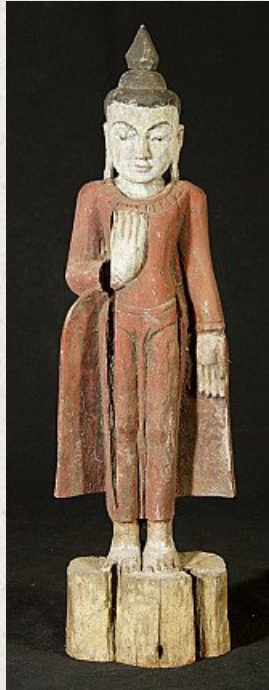

Old wooden Buddha statue

- Material : wood
- 62 cm high
- 21 cm wide and 10 cm deep
- Ava style
- Late 20th century
- Originating from Burma
- Nr: 1906-21

Asian art

Rielerweg 71-73

7416 ZB Deventer

The Netherlands

www.burmese-art.com

info@burmese-art.com

+31-6-22192241