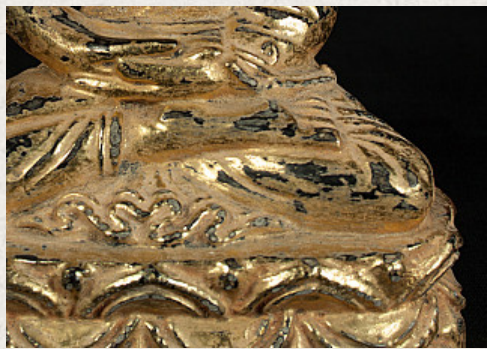

See on
website