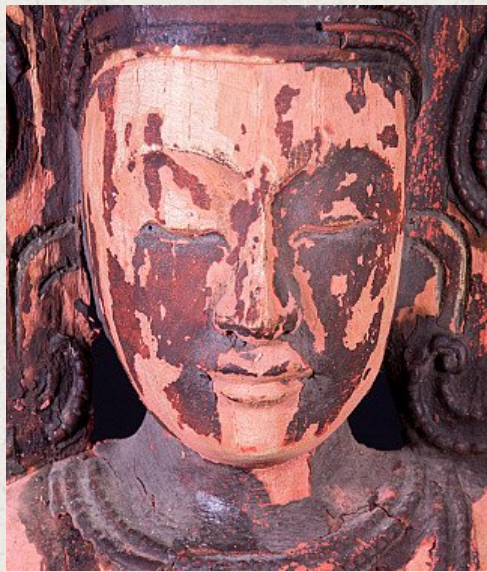

See on
website