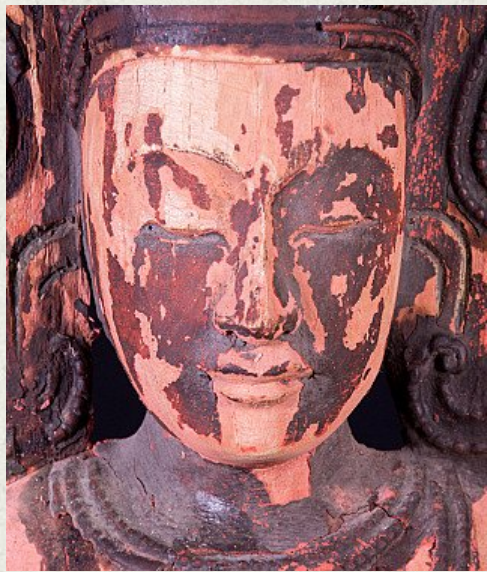

[See on website](#)