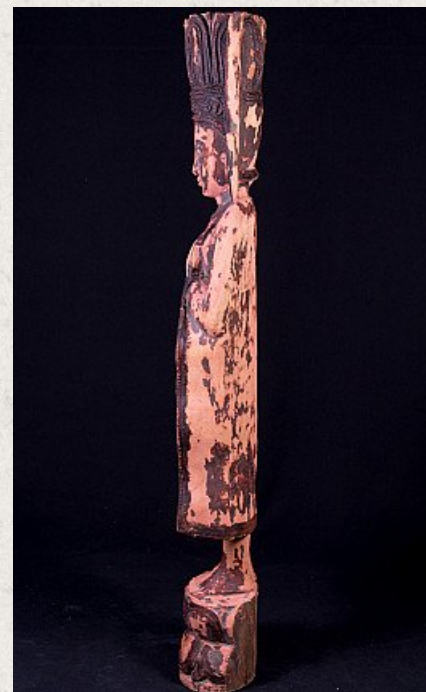

Antique wooden crowned Buddha statue

- Material : wood
- 60,5 cm high
- 14,5 cm wide and 7,5 cm deep
- Dharmachakra mudra
- Early 20th century
- Originating from Burma
- Nr: 1895-29

Asian art

Rielerweg 71-73

7416 ZB Deventer

The Netherlands

www.burmese-art.com

info@burmese-art.com

+31-6-22192241