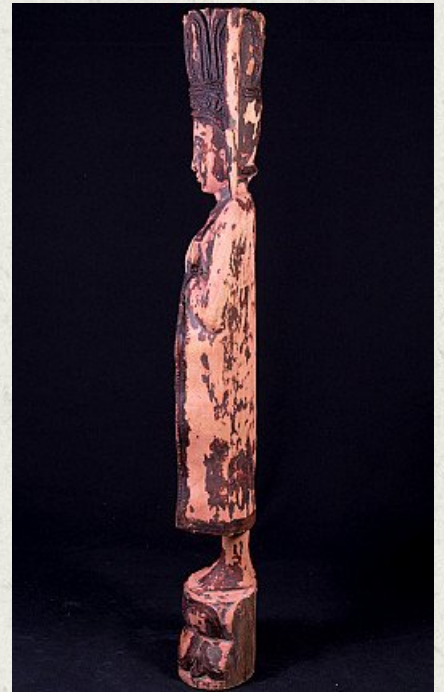

Antique wooden crowned Buddha statue

- Material : wood
- 60,5 cm high
- 14,5 cm wide and 7,5 cm deep
- Dharmachakra mudra
- Early 20th century
- Originating from Burma
- Nr: 1895-29

Asian art

Rielerweg 71-73

7416 ZB Deventer

The Netherlands

www.burmese-art.com

info@burmese-art.com

+31-6-22192241