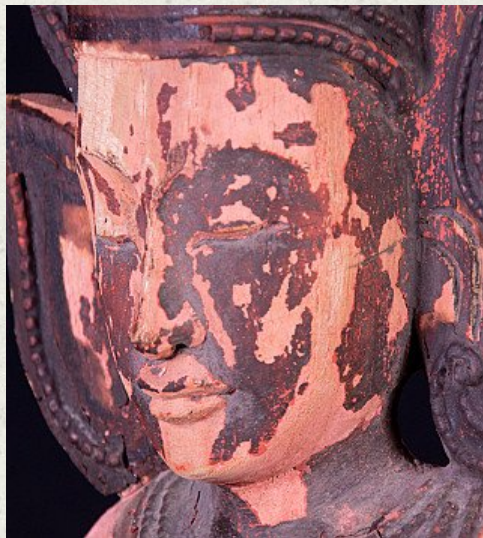

[See on website](#)