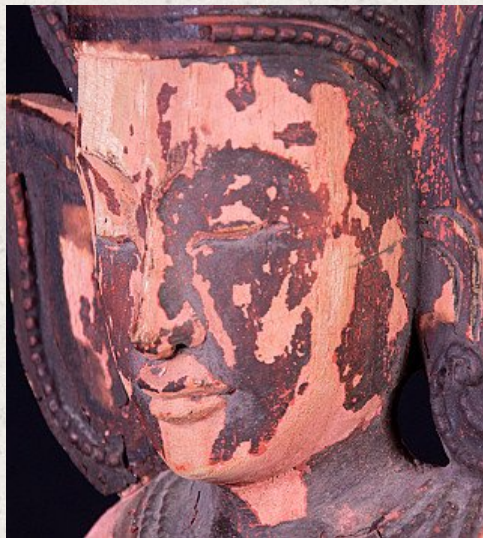

See on
website