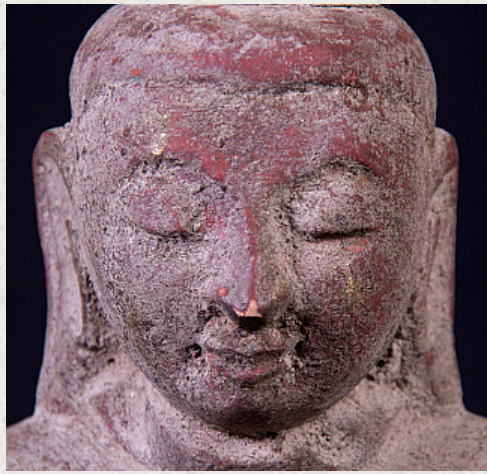

See on
website