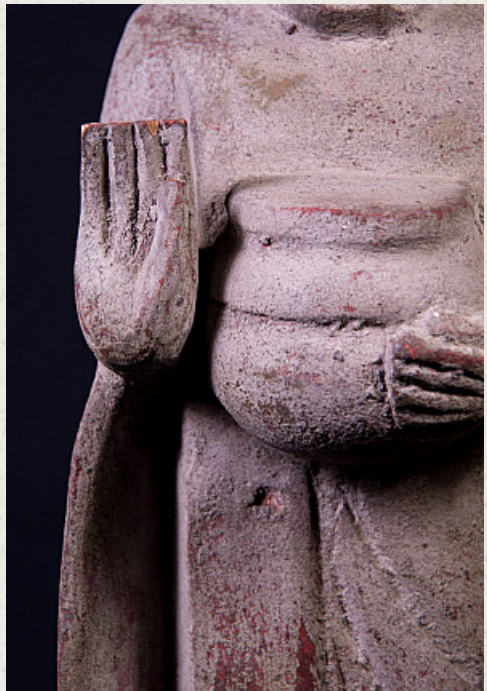

See on
website