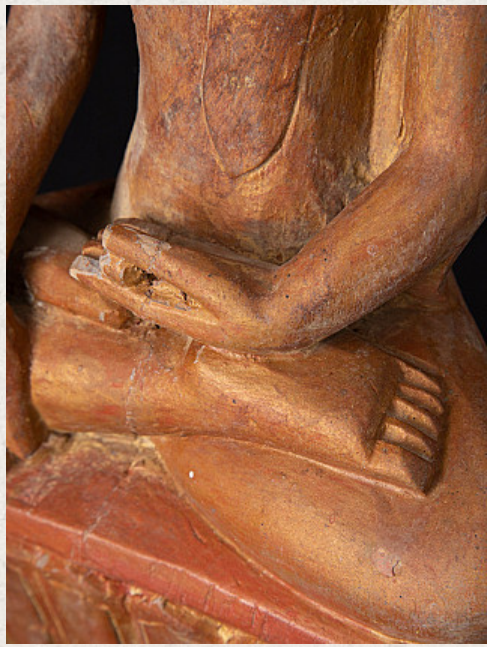

See on
website