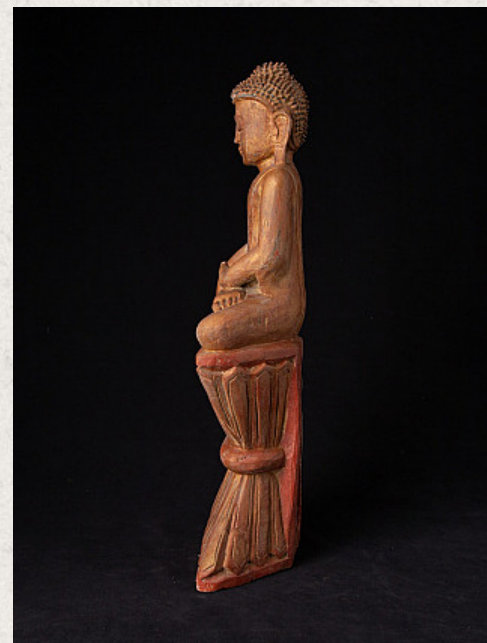

Old wooden Burmese Buddha statue

- Material : wood
- 46,7 cm high
- 21 cm wide and 9,2 cm deep
- Bhumisparsha mudra
- Middle 20th century
- Originating from Burma
- Nr: 1895-15
- Price : 200 euro

Asian art

Rielerweg 71-73

7416 ZB Deventer

The Netherlands

www.burmese-art.com

info@burmese-art.com

+31-6-22192241