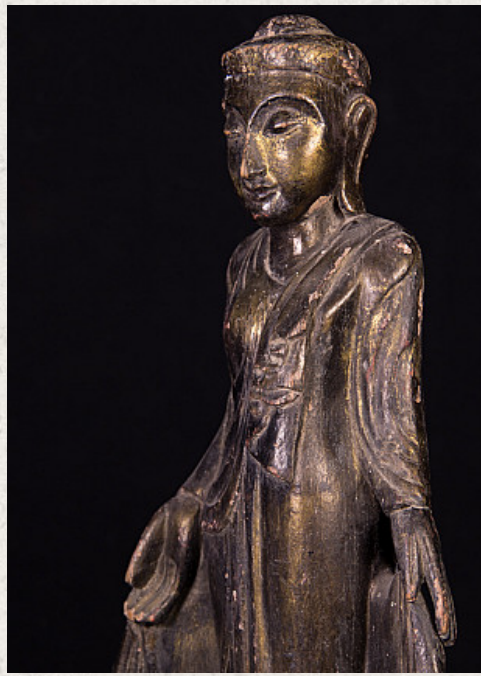

See on
website