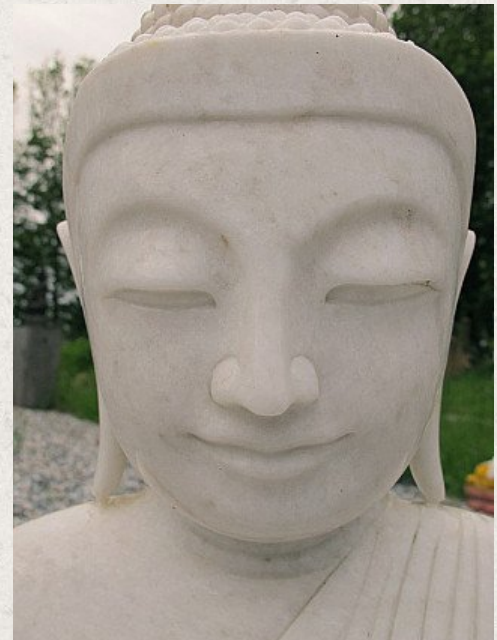

New sitting Buddha

- Material : marble
- 76 cm high
- To keep cremation ash
- With hollow space in the base
- Mandalay style
- Dhyana mudra
- Originating from Burma
- Nr. 1887-4

Asian art

Rielerweg 71-73

7416 ZB Deventer

The Netherlands

www.burmese-art.com

info@burmese-art.com

+31-6-22192241