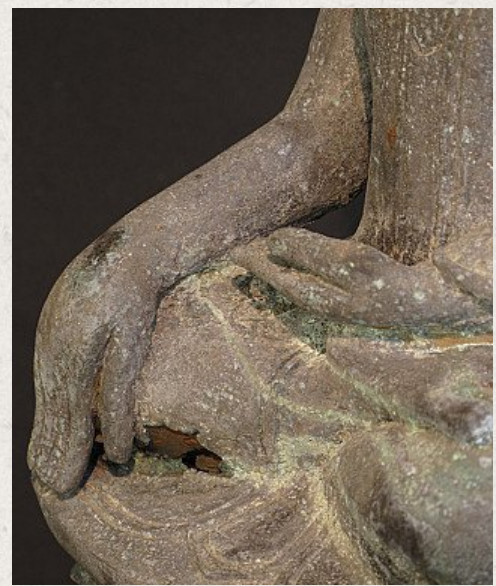

See on
website