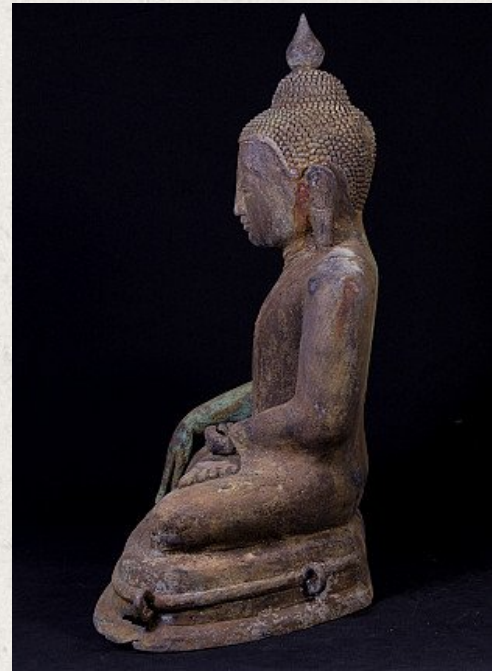

Antique bronze Buddha statue

- Material : bronze
- 57 cm high
- 43 cm wide and 26,5 cm deep
- Bhumisparsha mudra
- Late 19th / early 20th century
- With visable crack in the face
- Originating from Burma
- Nr. 1883-10

Asian art

Rielerweg 71-73

7416 ZB Deventer

The Netherlands

www.burmese-art.com

info@burmese-art.com

+31-6-22192241