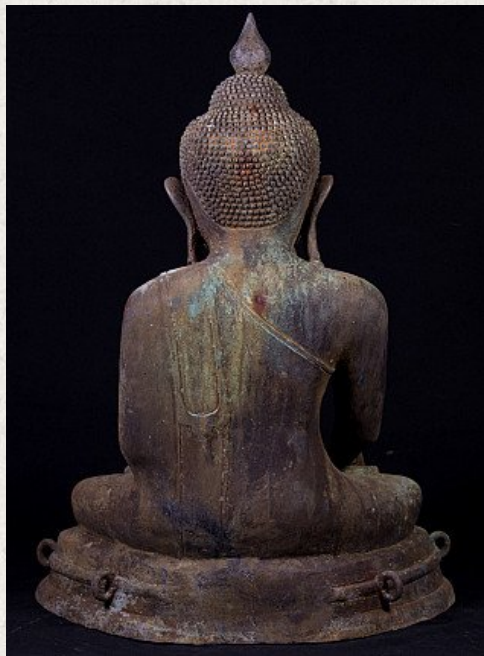

Antique bronze Buddha statue

- Material : bronze
- 57 cm high
- 43 cm wide and 26,5 cm deep
- Bhumisparsha mudra
- Late 19th / early 20th century
- With visable crack in the face
- Originating from Burma
- Nr. 1883-10

Asian art

Rielerweg 71-73

7416 ZB Deventer

The Netherlands

www.burmese-art.com

info@burmese-art.com

+31-6-22192241