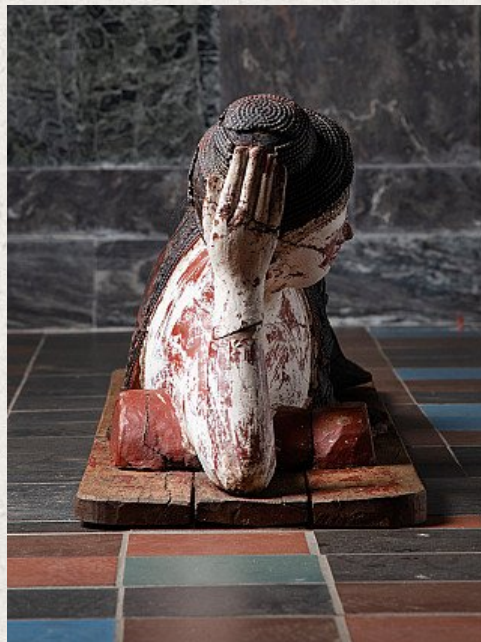

Antique reclining Mandalay Buddha statue

- Material : wood
- 37 cm high
- 121 cm wide and 29,5 cm deep
- Mandalay style
- Late 19th century
- Originating from Burma
- Nr: 1882-9

Asian art

Rielerweg 71-73

7416 ZB Deventer

The Netherlands

www.burmese-art.com

info@burmese-art.com

+31-6-22192241