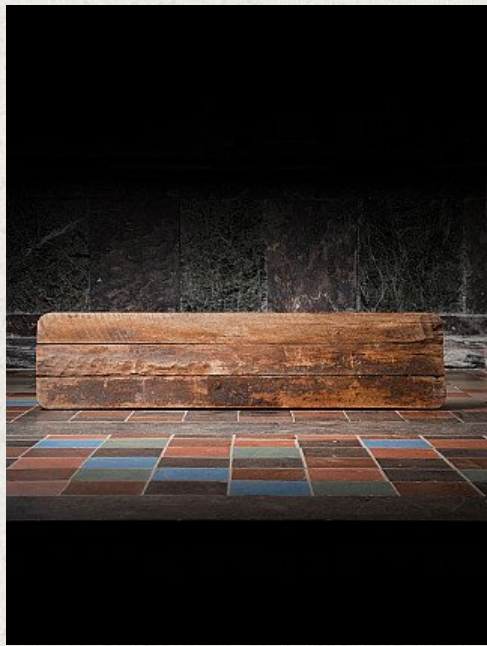

[See on website](#)