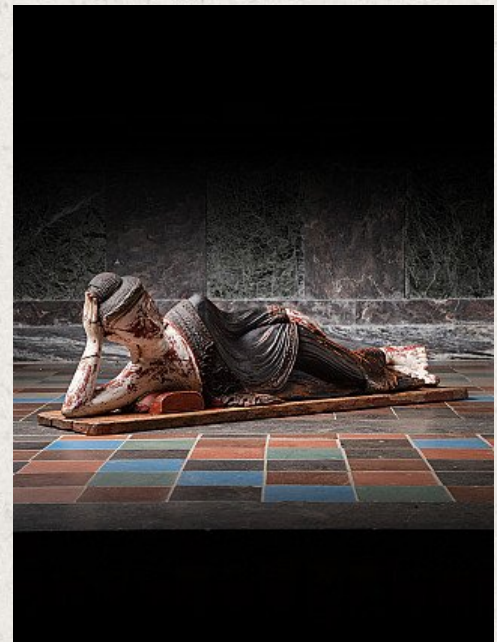

Antique reclining Mandalay Buddha statue

- Material : wood
- 37 cm high
- 121 cm wide and 29,5 cm deep
- Mandalay style
- Late 19th century
- Originating from Burma
- Nr: 1882-9

Asian art

Rielerweg 71-73

7416 ZB Deventer

The Netherlands

www.burmese-art.com

info@burmese-art.com

+31-6-22192241