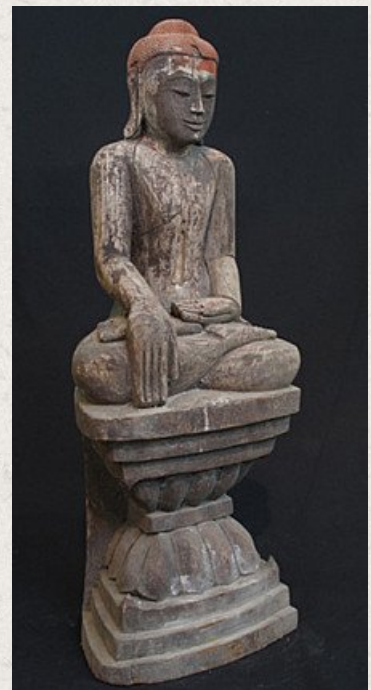

Antique sitting Buddha

- Material : wood
- 62,5 cm high
- Bhumisparsha mudra
- Originating from Burma
- Nr: 1882-26

Asian art

Rielerweg 71-73

7416 ZB Deventer

The Netherlands

www.burmese-art.com

info@burmese-art.com

+31-6-22192241