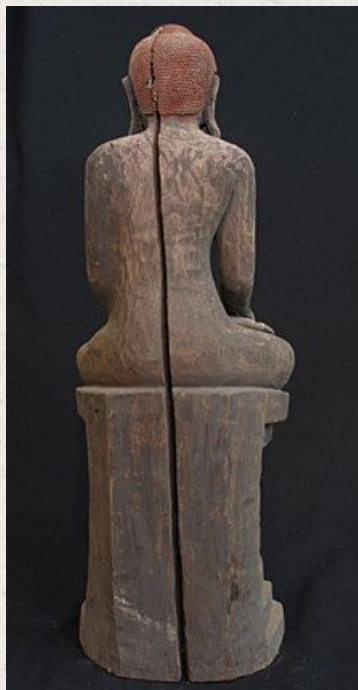

Antique sitting Buddha

- Material : wood
- 62,5 cm high
- Bhumisparsha mudra
- Originating from Burma
- Nr: 1882-26

Asian art

Rielerweg 71-73

7416 ZB Deventer

The Netherlands

www.burmese-art.com

info@burmese-art.com

+31-6-22192241