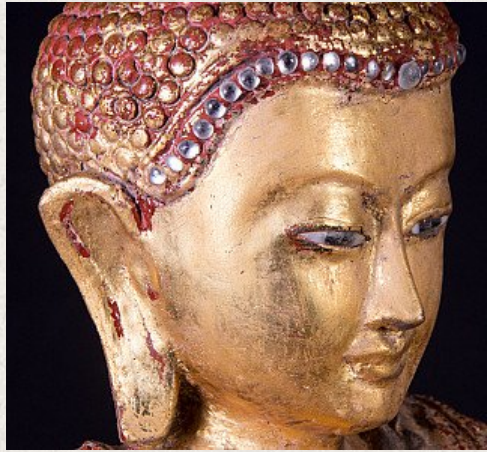

[See on website](#)