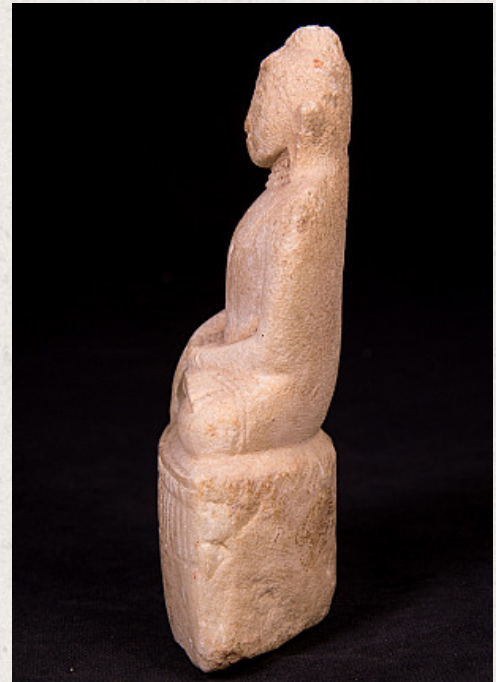

Antique marble Buddha statue

- Material : marble
- 13,5 cm high
- 8,5 cm wide and 4 cm deep
- Ava style
- Bhumisparsha mudra
- 17th century
- Originating from Burma
- Nr. 1879-5

Asian art

Rielerweg 71-73

7416 ZB Deventer

The Netherlands

www.burmese-art.com

info@burmese-art.com

+31-6-22192241