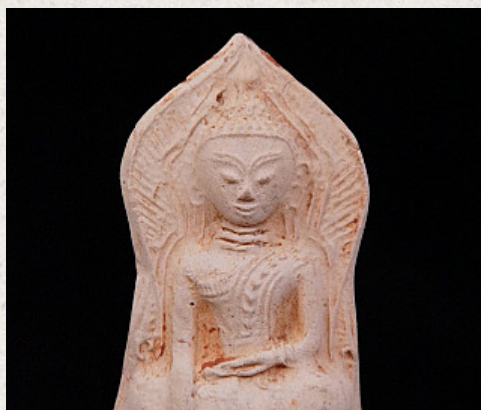

Antique Shan Amulet

- Material: Clay
- 8 cm high
- Shan (Tai Yai) style
- Bhumisparsha mudra
- 19th century
- Originating from Burma
- Nr: 1866-4

Asian art

Rielerweg 71-73

7416 ZB Deventer

The Netherlands

www.burmese-art.com

info@burmese-art.com

+31-6-22192241