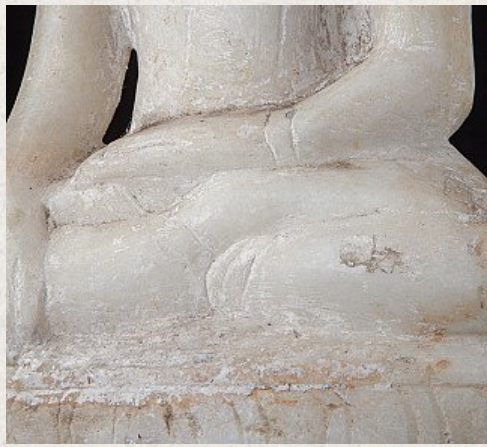

[See on website](#)