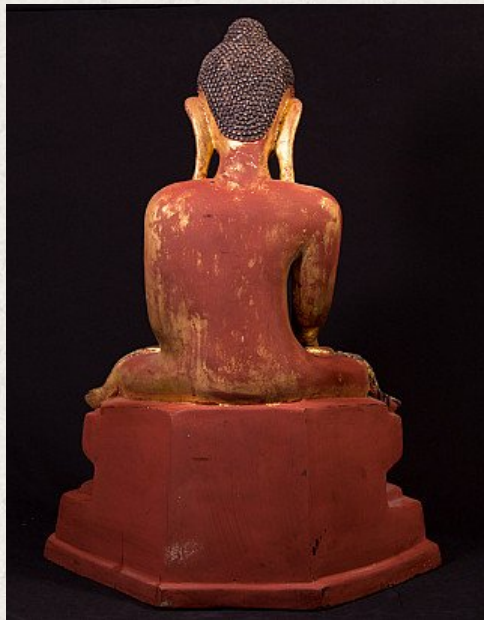

Antique Burmese Mandalay Buddha statue

- Material : lacquerware
- 81 cm high
- 62 cm wide and 37,5 cm deep
- Gilded with 24 krt. gold
- Mandalay style
- Bhumisparsha mudra
- 19th century
- Originating from Burma
- Nr: 1856-24

Asian art

Rielerweg 71-73

7416 ZB Deventer

The Netherlands

www.burmese-art.com

info@burmese-art.com

+31-6-22192241