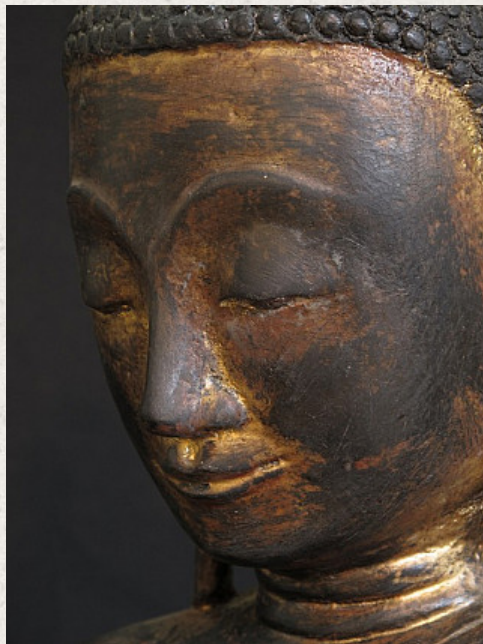

See on website