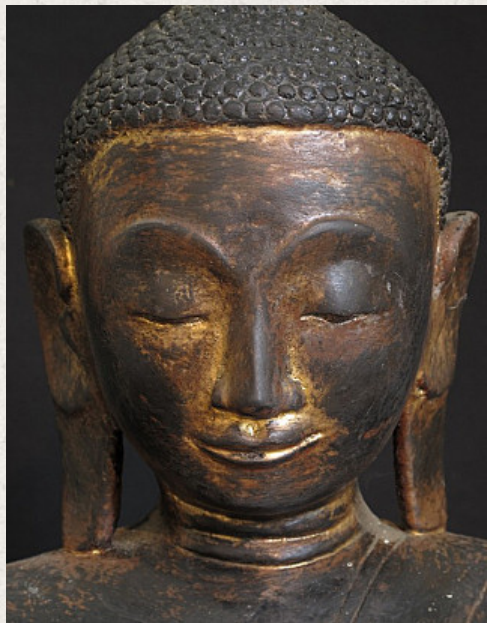

See on website