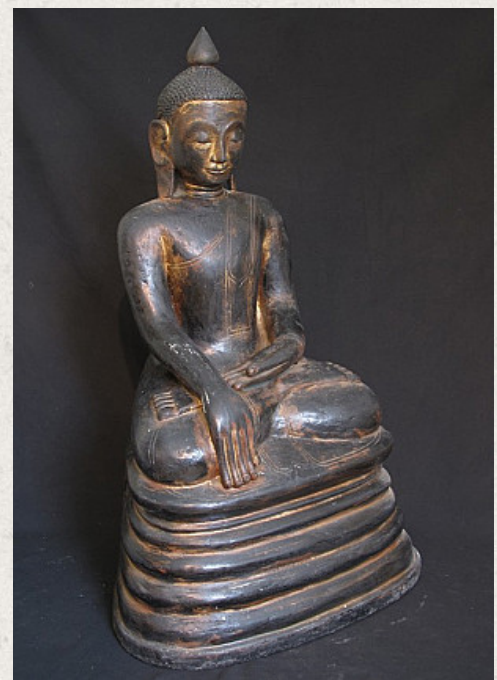

19th century lacquerware Buddha

- Material : lacquerware
- 85 cm high
- 50 cm wide
- Ava style
- Bhumisparsha mudra
- 19th century
- Traces of gold are found on the Buddha
- Very nice Buddha, still in perfect condition !
- Originating from Burma
- Nr: 1852-9

Asian art

Rielerweg 71-73

7416 ZB Deventer

The Netherlands

www.burmese-art.com

info@burmese-art.com

+31-6-22192241