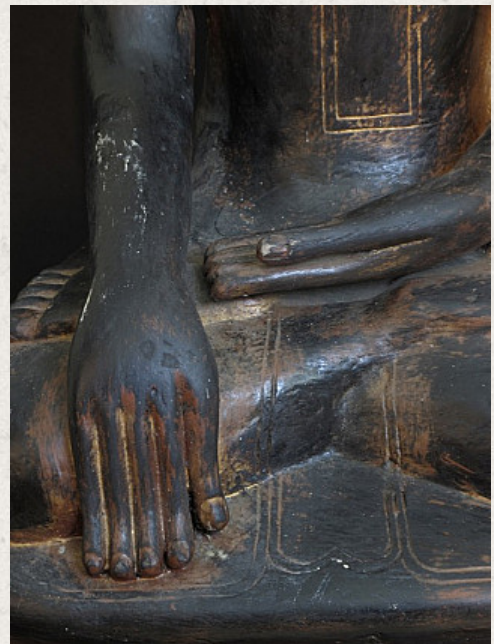

See on website