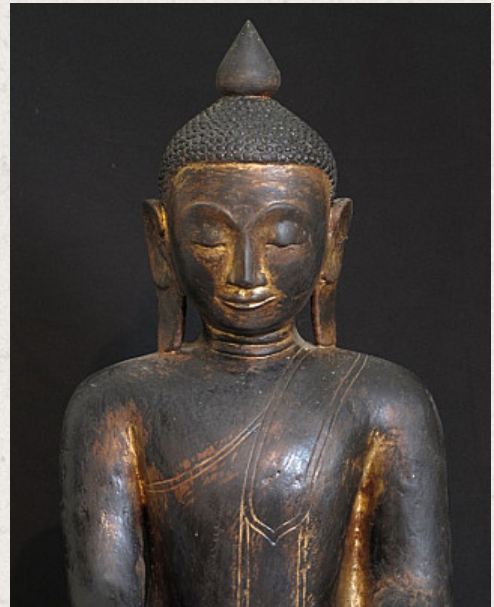

See on website