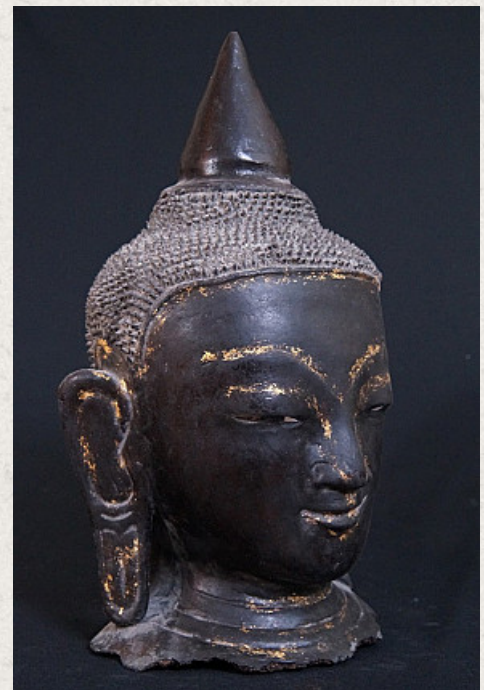

Burmese Buddha head

- Material : lacquerware
- 42 cm high
- Ava style
- Traces of 24 krt. gold can be found
- Originating from Burma
- Nr. 1782-5

Asian art

Rielerweg 71-73

7416 ZB Deventer

The Netherlands

www.burmese-art.com

info@burmese-art.com

+31-6-22192241