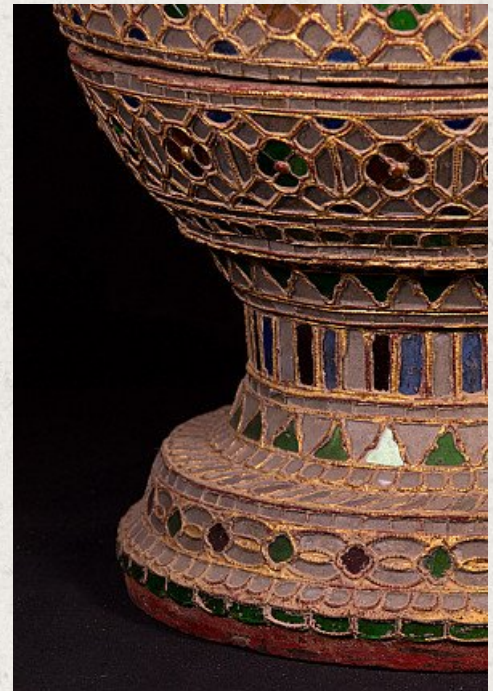

Antique Burmese offering vessel

- Material : wood
- 63 cm high
- 31 cm diameter
- Gilded with 24 krt. gold
- Shan (Tai Yai) style
- 19th century
- Inlaid with colored glass
- Originating from Burma
- Nr: 1774-2

Asian art

Rielerweg 71-73

7416 ZB Deventer

The Netherlands

www.burmese-art.com

info@burmese-art.com

+31-6-22192241