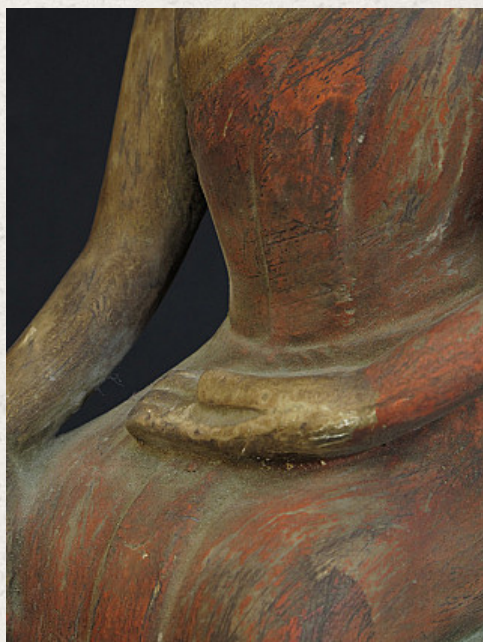

See on
website