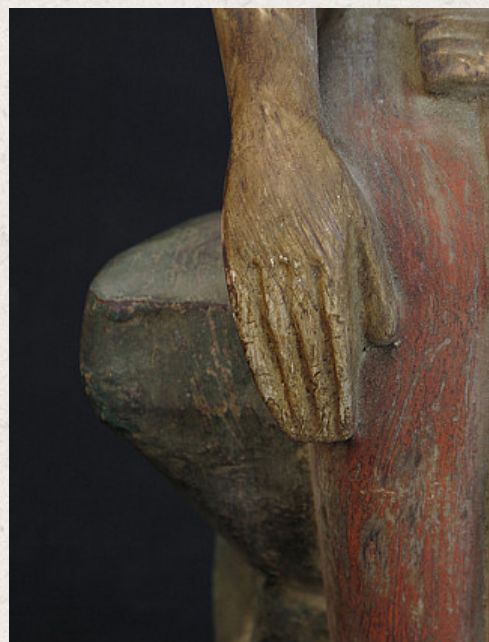

See on
website