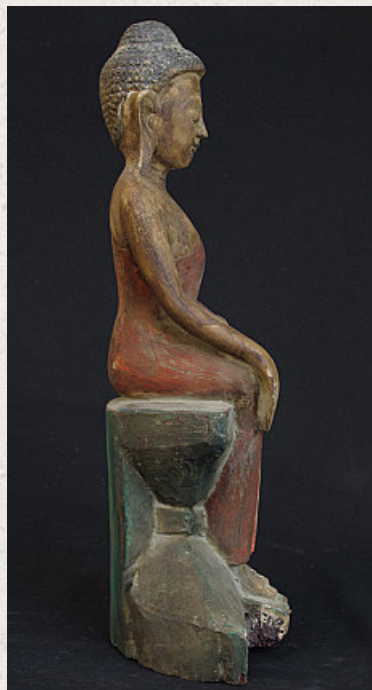

Antique sitting Buddha

- Material : wood
- 46 cm high
- Bhumisparsha mudra
- Originating from Burma
- Nr: 1742-2

Asian art

Rielerweg 71-73

7416 ZB Deventer

The Netherlands

www.burmese-art.com

info@burmese-art.com

+31-6-22192241