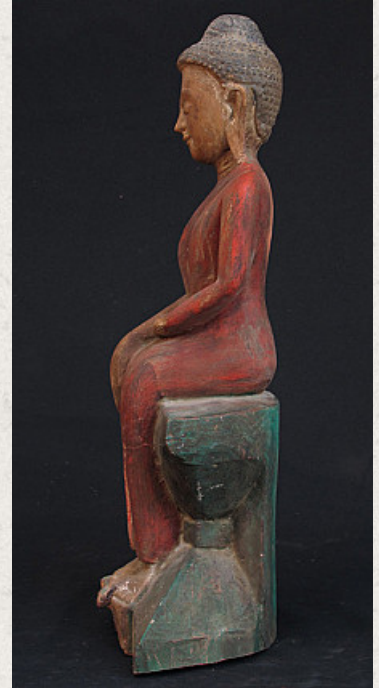

Antique sitting Buddha

- Material : wood
- 46 cm high
- Bhumisparsha mudra
- Originating from Burma
- Nr: 1742-2

Asian art

Rielerweg 71-73

7416 ZB Deventer

The Netherlands

www.burmese-art.com

info@burmese-art.com

+31-6-22192241