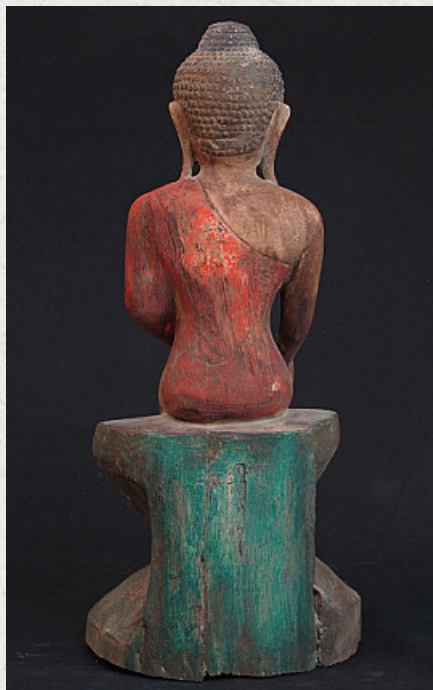

Antique sitting Buddha

- Material : wood
- 46 cm high
- Bhumisparsha mudra
- Originating from Burma
- Nr: 1742-2

Asian art

Rielerweg 71-73

7416 ZB Deventer

The Netherlands

www.burmese-art.com

info@burmese-art.com

+31-6-22192241