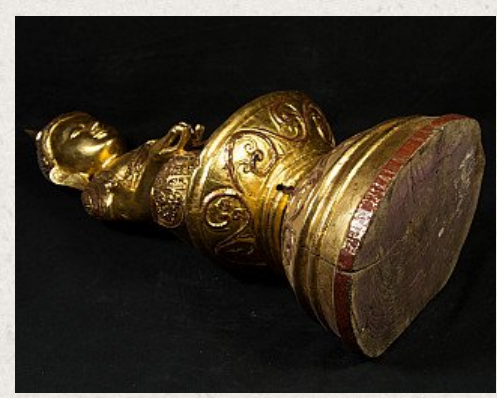

See on
website