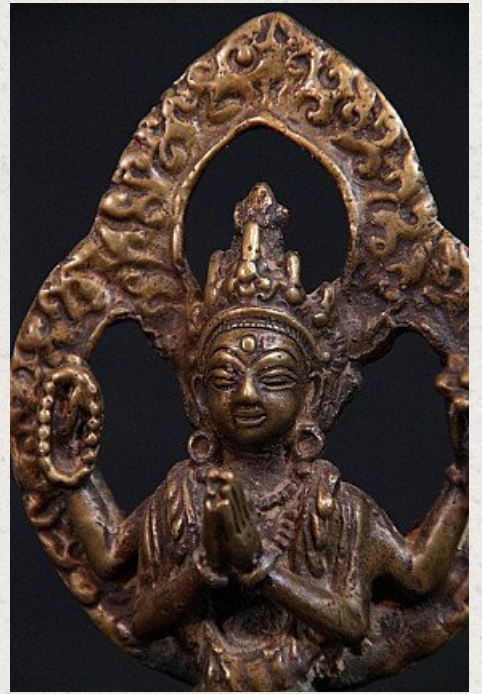

[See on website](#)