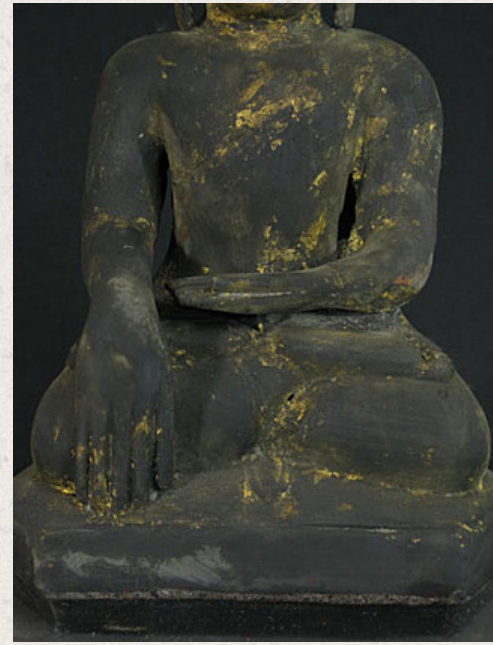

See on
website