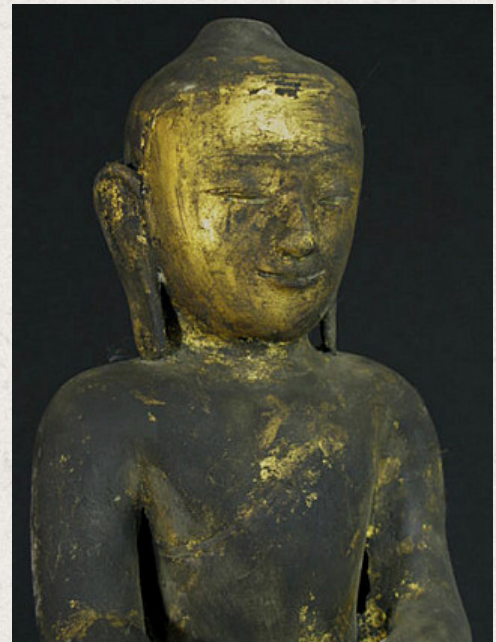

Antique sitting Buddha

- Material : lacquerware
- 51,5 cm high
- Ava style
- Bhumisparsha mudra
- Partly goldplated
- Originating from Burma
- Nr: 1670-6

Asian art

Rielerweg 71-73

7416 ZB Deventer

The Netherlands

www.burmese-art.com

info@burmese-art.com

+31-6-22192241