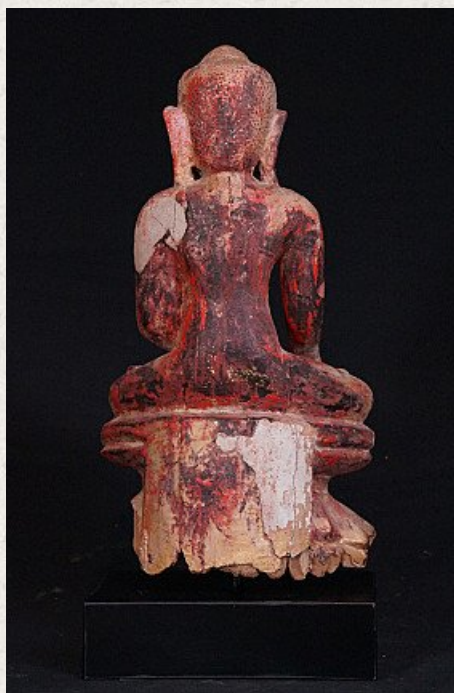

Antique Burmese Buddha

- Material : wood
- 50 cm high
- The height is including the base
- The base is 23 x 13 x 6 cm
- Arakan style
- Bhumisparsha mudra
- 16th century
- Traces of 24 krt. gold can be found
- Originating from Burma
- Nr: 1670-3

Asian art

Rielerweg 71-73

7416 ZB Deventer

The Netherlands

www.burmese-art.com

info@burmese-art.com

+31-6-22192241