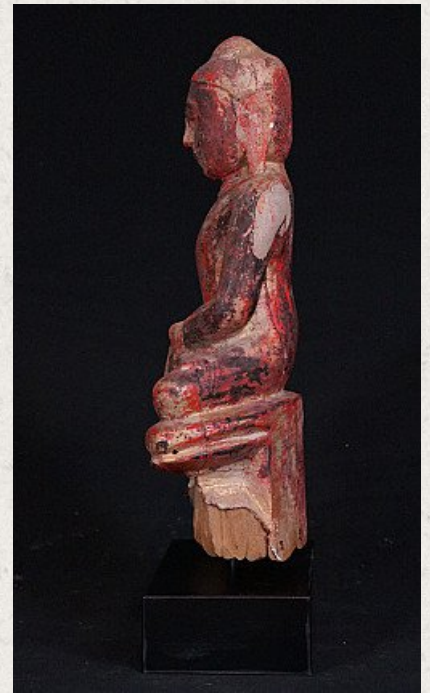

Antique Burmese Buddha

- Material : wood
- 50 cm high
- The height is including the base
- The base is 23 x 13 x 6 cm
- Arakan style
- Bhumisparsha mudra
- 16th century
- Traces of 24 krt. gold can be found
- Originating from Burma
- Nr: 1670-3

Asian art

Rielerweg 71-73

7416 ZB Deventer

The Netherlands

www.burmese-art.com

info@burmese-art.com

+31-6-22192241