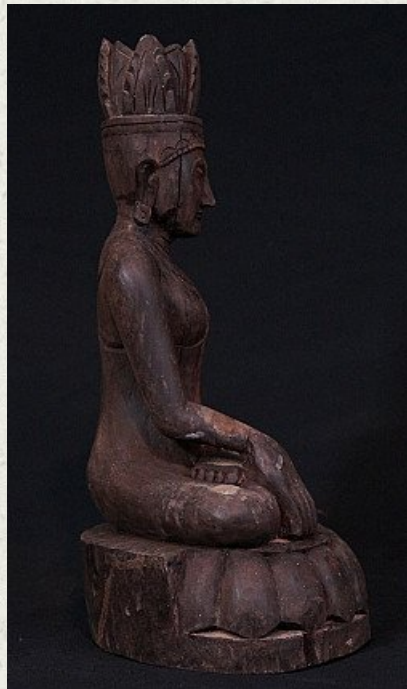

Old Burmese Crowned Buddha

- Material : wood
- 36,5 cm high
- 21 cm wide
- Bhumisparsha mudra
- Middle 20th century
- Originating from Burma
- Nr: 1640-2

Asian art

Rielerweg 71-73

7416 ZB Deventer

The Netherlands

www.burmese-art.com

info@burmese-art.com

+31-6-22192241