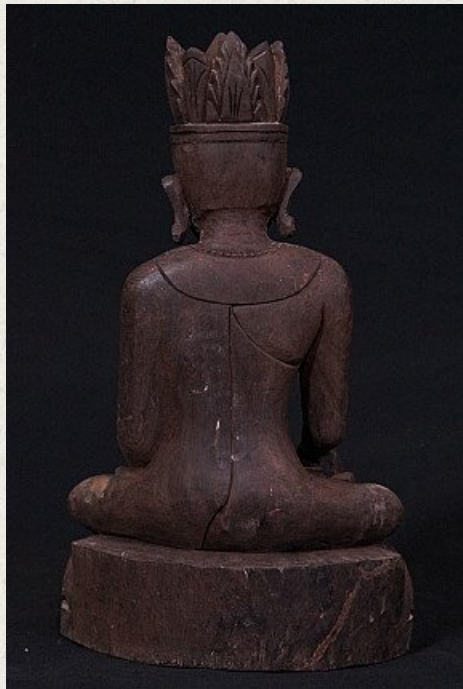

Old Burmese Crowned Buddha

- Material : wood
- 36,5 cm high
- 21 cm wide
- Bhumisparsha mudra
- Middle 20th century
- Originating from Burma
- Nr: 1640-2

Asian art

Rielerweg 71-73

7416 ZB Deventer

The Netherlands

www.burmese-art.com

info@burmese-art.com

+31-6-22192241