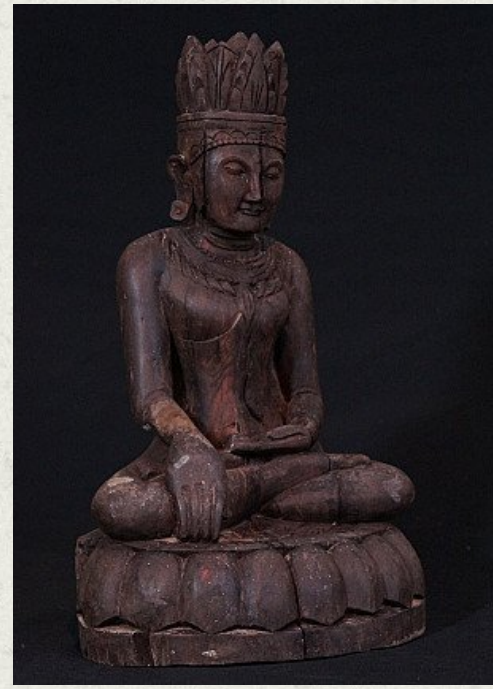

Old Burmese Crowned Buddha

- Material : wood
- 36,5 cm high
- 21 cm wide
- Bhumisparsha mudra
- Middle 20th century
- Originating from Burma
- Nr: 1640-2

Asian art

Rielerweg 71-73

7416 ZB Deventer

The Netherlands

www.burmese-art.com

info@burmese-art.com

+31-6-22192241