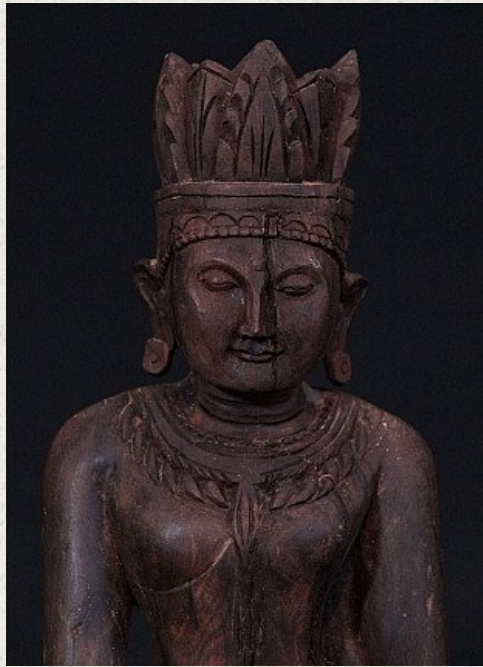

[See on website](#)