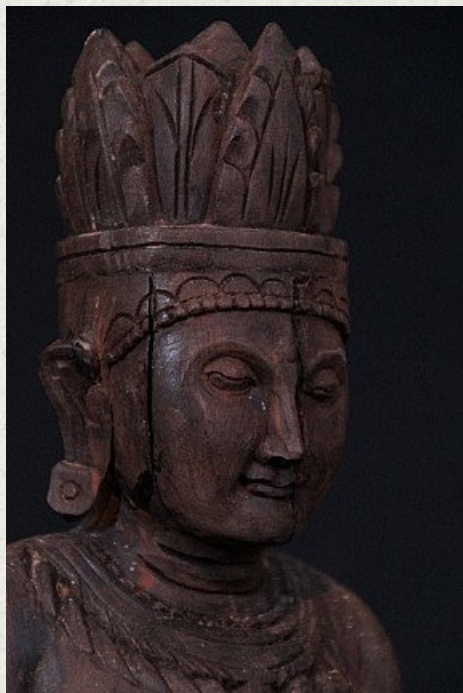

[See on website](#)