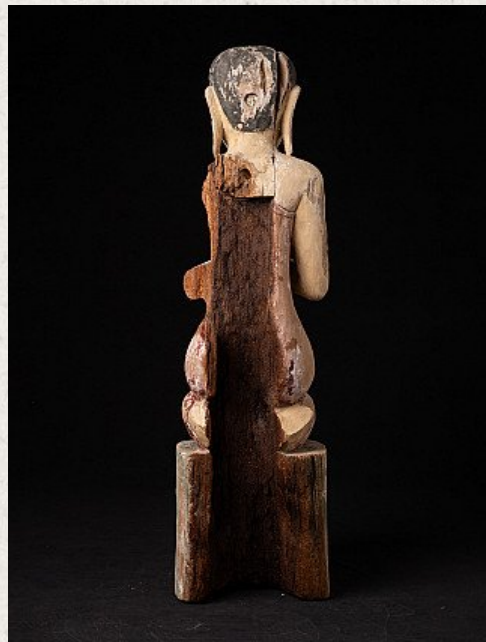

Old wooden Burmese monk statue

- Material : wood
- 92 cm high
- 24,5 cm wide and 25 cm deep
- Early 20th century
- Originating from Burma
- Nr: 1630-1
- Price : 750 euro

Asian art

Rielerweg 71-73

7416 ZB Deventer

The Netherlands

www.burmese-art.com

info@burmese-art.com

+31-6-22192241