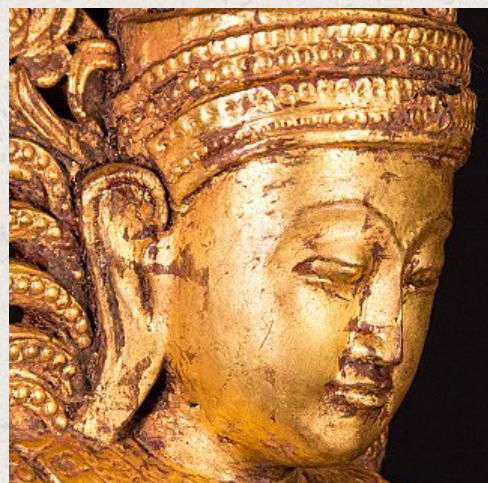

Old crowned Buddha statue

- Material : wood
- 108 cm high
- 26 cm wide and 23 cm deep
- Gilded with 24 krt. gold
- Middle 20th century
- Originating from Burma
- Nr: 1628-10

Asian art

Rielerweg 71-73
7416 ZB Deventer
The Netherlands
www.burmese-art.com
info@burmese-art.com
+31-6-22192241