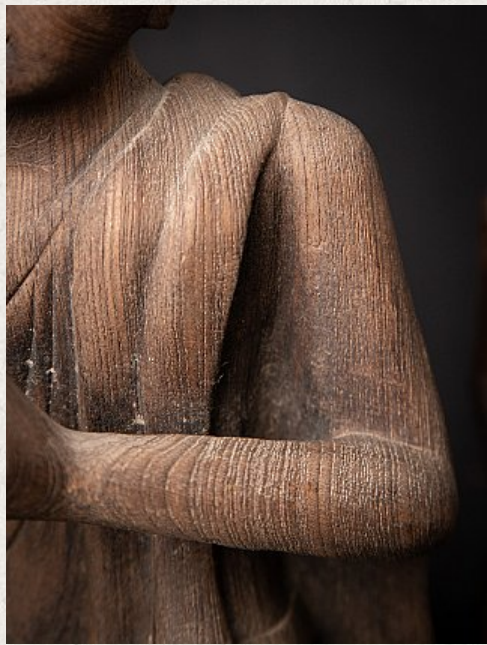

[See on website](#)