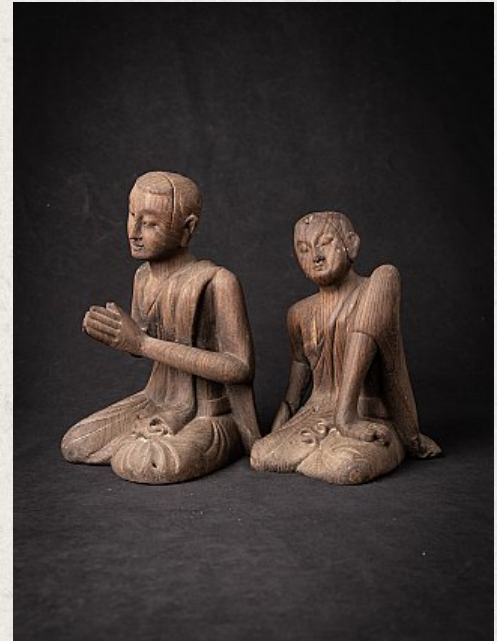

Old pair of wooden monk statues

- Material : wood
- 25 cm high
- 16 cm wide and 16,5 cm deep
- Middle 20th century
- Originating from Burma
- Nr: 1620-23-16

Asian art

Rielerweg 71-73

7416 ZB Deventer

The Netherlands

www.burmese-art.com

info@burmese-art.com

+31-6-22192241