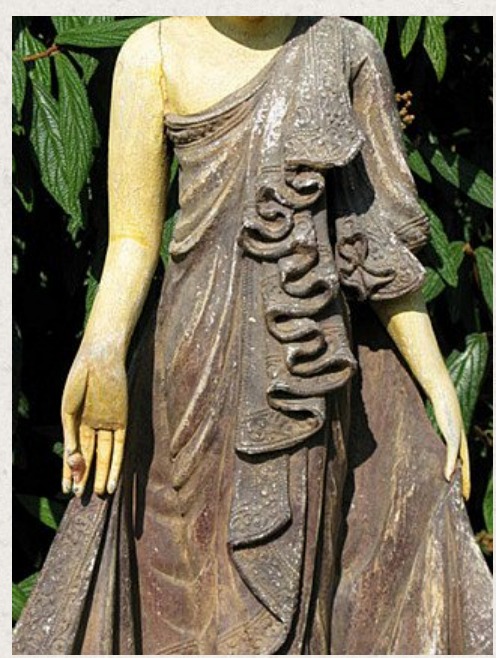

See on
website