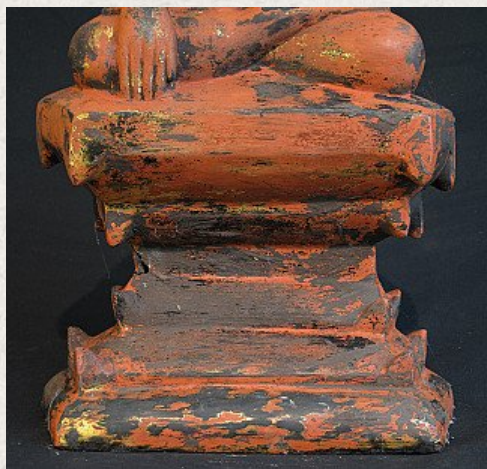

[See on website](#)