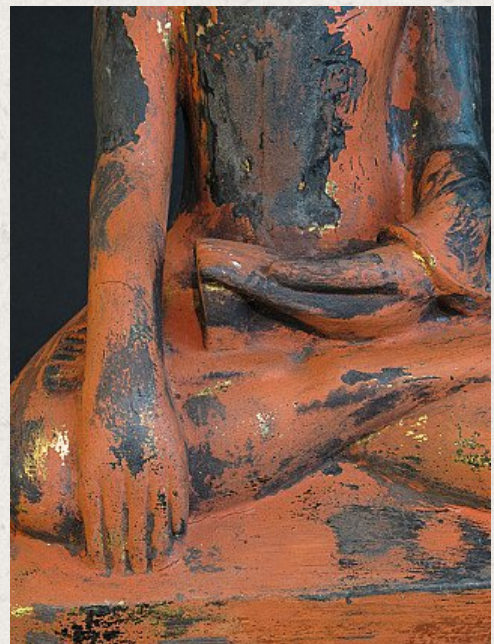

[See on website](#)