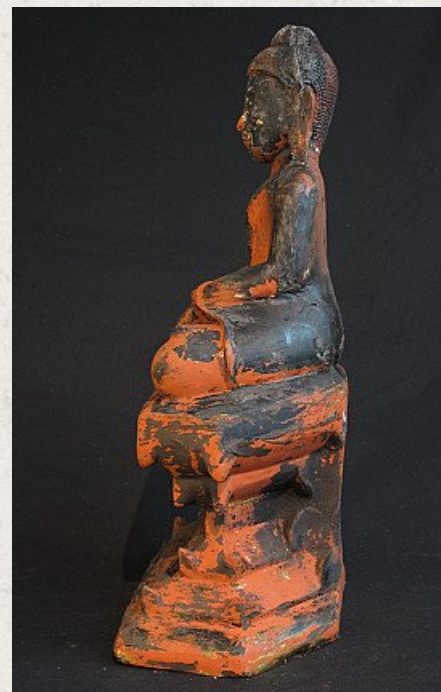

Antique wooden Buddha

- Material : wood
- 58 cm high
- Shan (Tai Yai) style
- Bhumisparsha mudra
- 18th century
- Originating from Burma
- Nr: 1602-5

Asian art

Rielerweg 71-73

7416 ZB Deventer

The Netherlands

www.burmese-art.com

info@burmese-art.com

+31-6-22192241