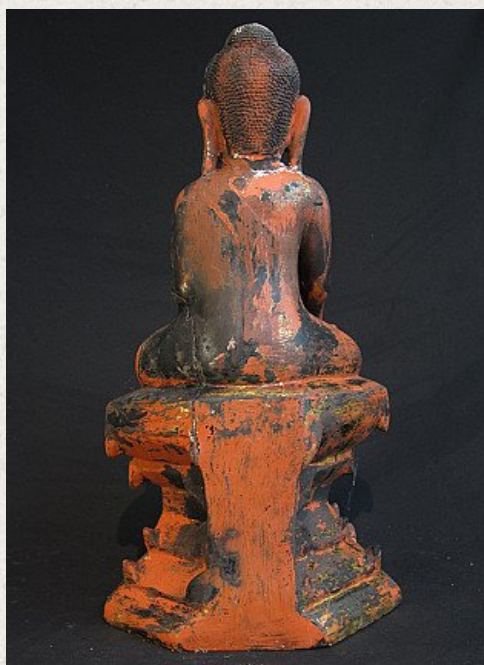

Antique wooden Buddha

- Material : wood
- 58 cm high
- Shan (Tai Yai) style
- Bhumisparsha mudra
- 18th century
- Originating from Burma
- Nr: 1602-5

Asian art

Rielerweg 71-73

7416 ZB Deventer

The Netherlands

www.burmese-art.com

info@burmese-art.com

+31-6-22192241