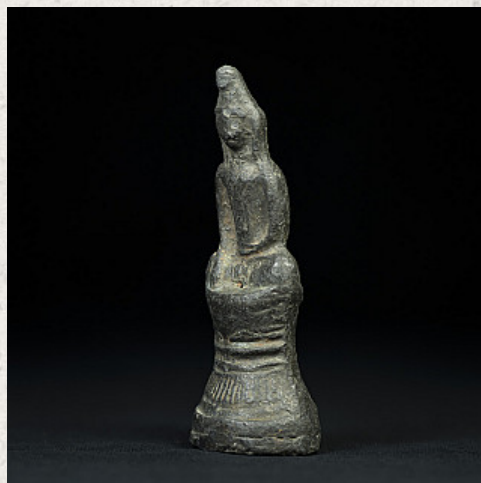

Antique Burmese Buddha Amulet

- Material: Lead
- 8,5 cm high
- 3 cm wide and 2 cm deep
- Shan (Tai Yai) style
- Bhumisparsha mudra
- 18th century
- Originating from Burma
- Nr. 1400-78

Asian art

Rielerweg 71-73

7416 ZB Deventer

The Netherlands

www.burmese-art.com

info@burmese-art.com

+31-6-22192241