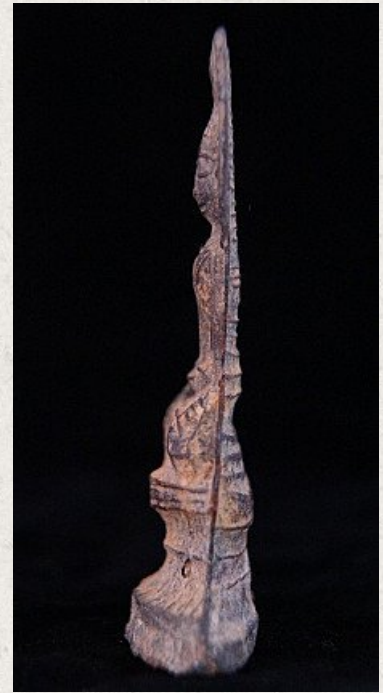

Antique Buddha Amulet

- Material: Lead
- 7 cm high
- With Pagoda on the backside
- Shan (Tai Yai) style
- Bhumisparsha mudra
- 18th century
- Originating from Burma
- Nr. 1400-51

Asian art

Rielerweg 71-73

7416 ZB Deventer

The Netherlands

www.burmese-art.com

info@burmese-art.com

+31-6-22192241