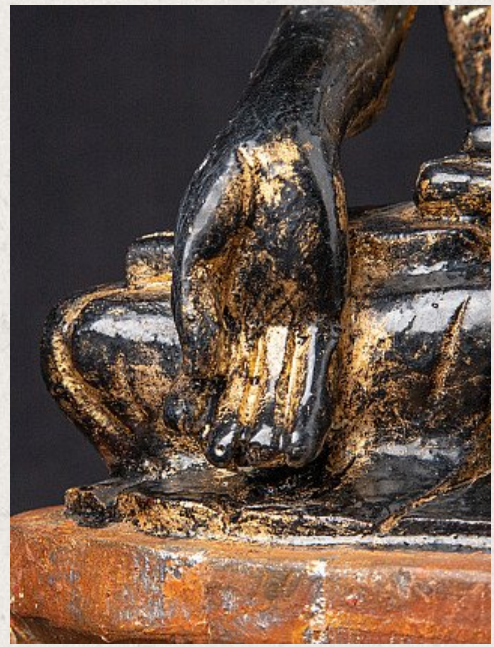

See on website