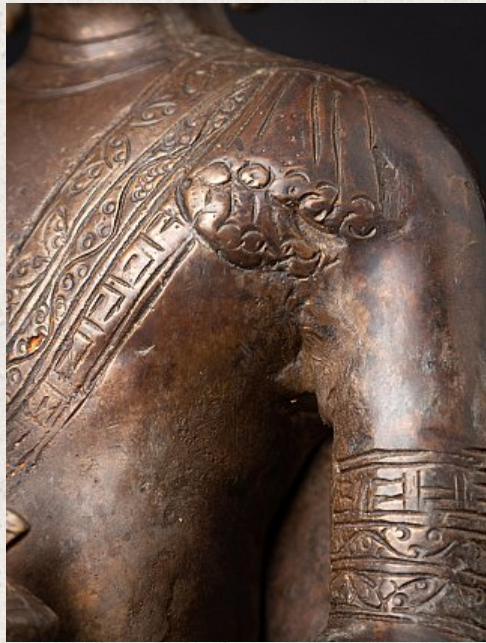

[See on website](#)