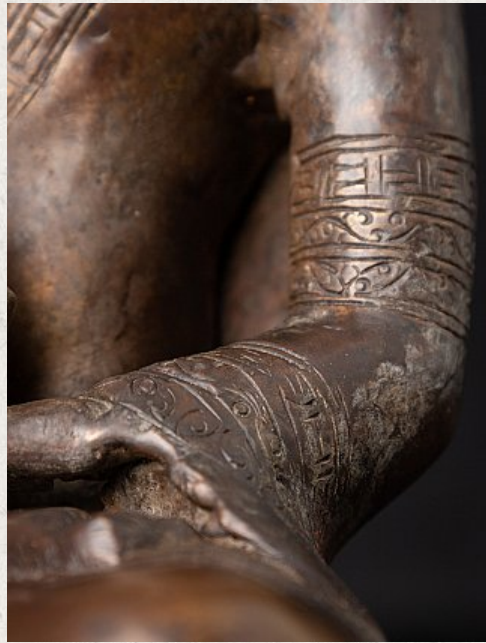

[See on website](#)