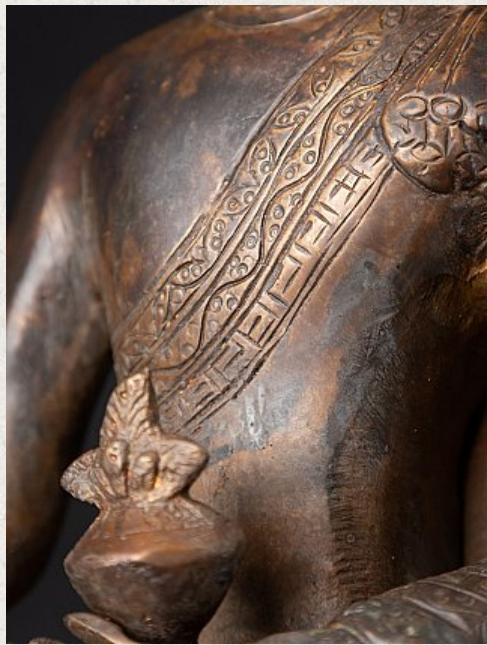

See on
website