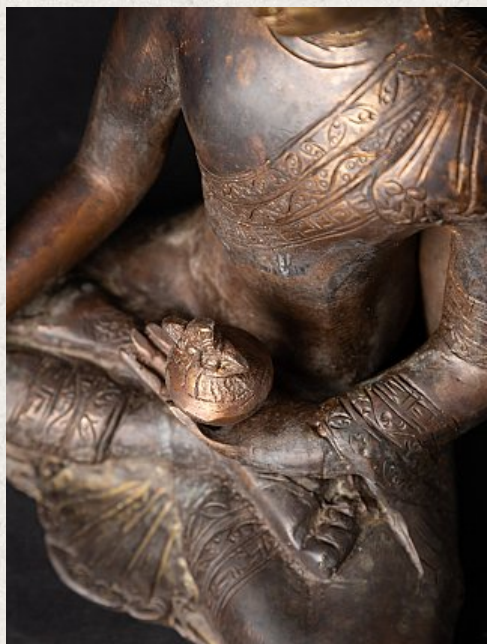

See on
website