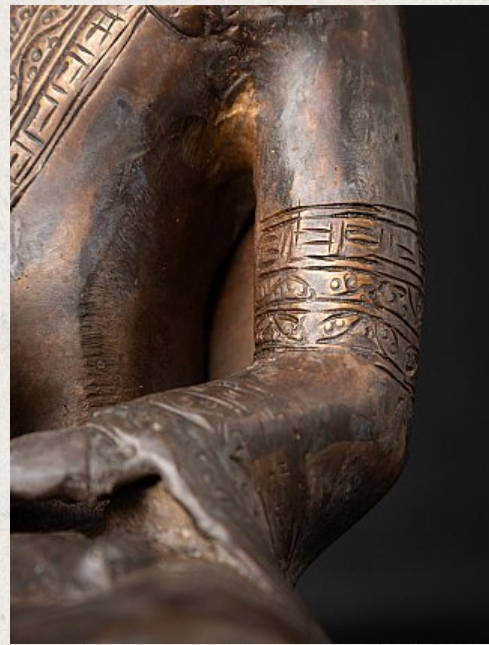

See on
website