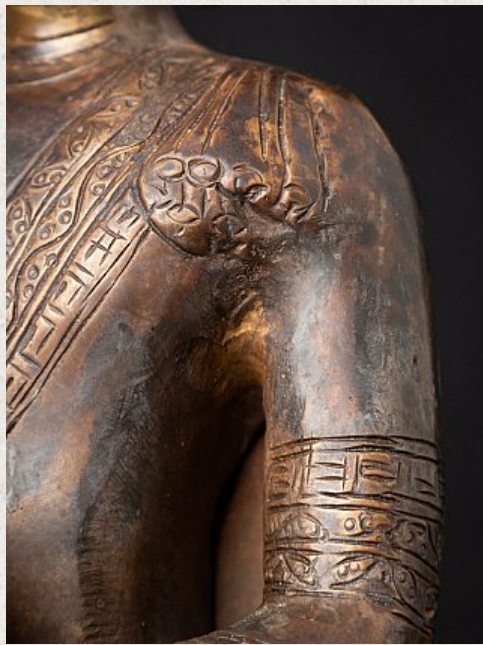

See on
website