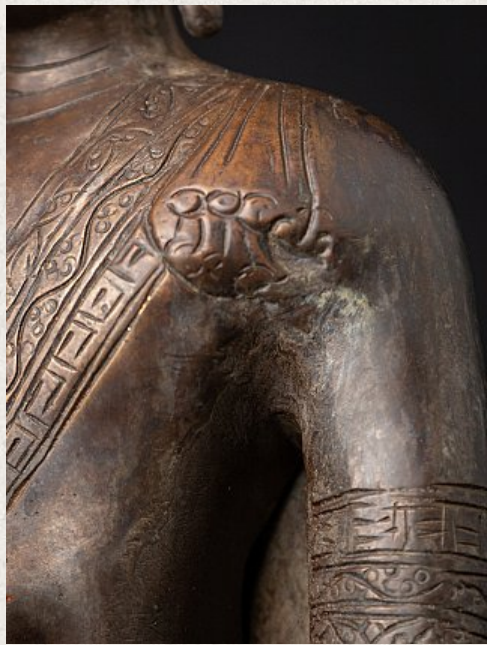

[See on website](#)