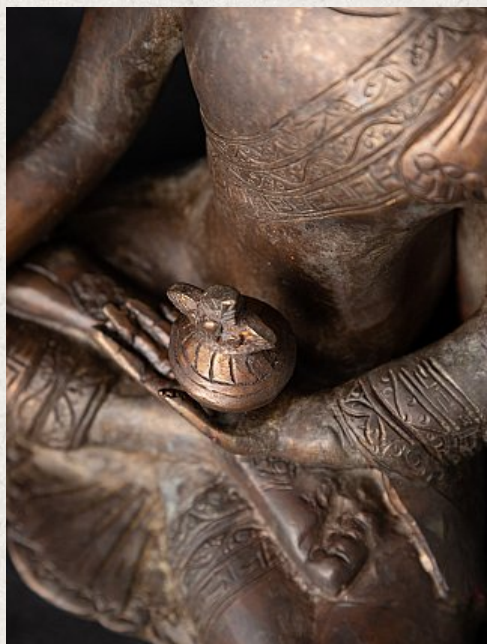

[See on website](#)