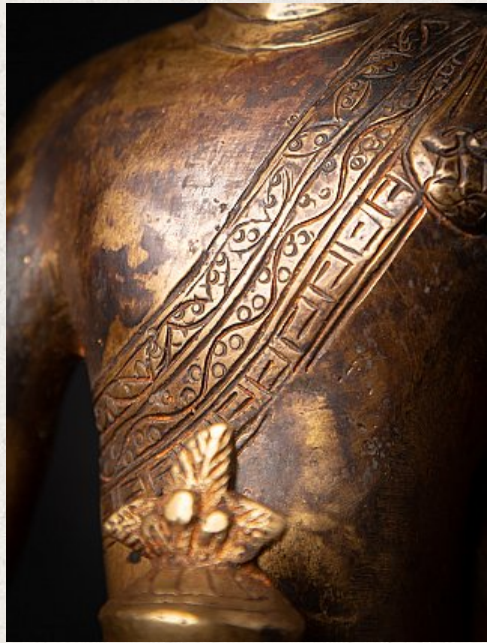

[See on website](#)