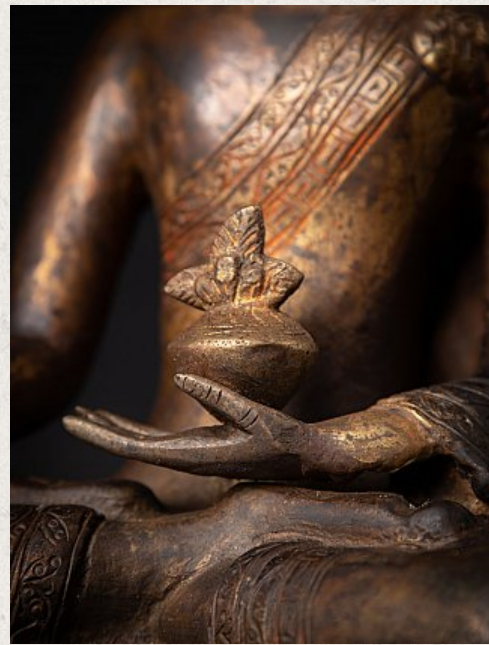

[See on website](#)