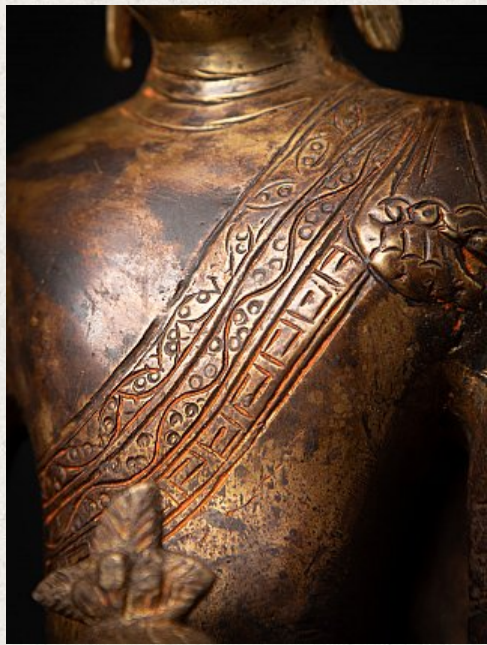

[See on website](#)