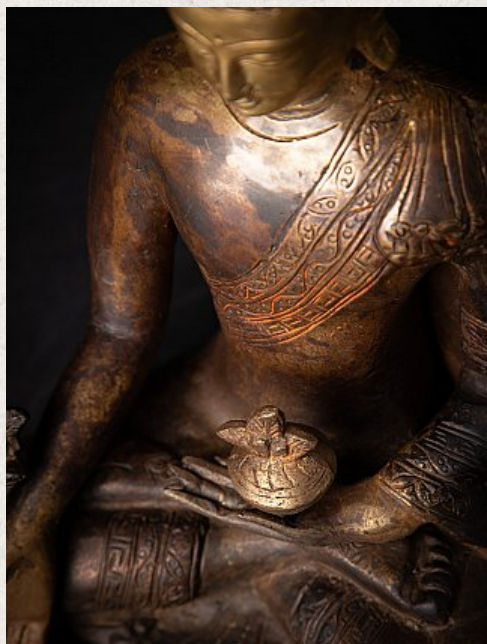

[See on website](#)