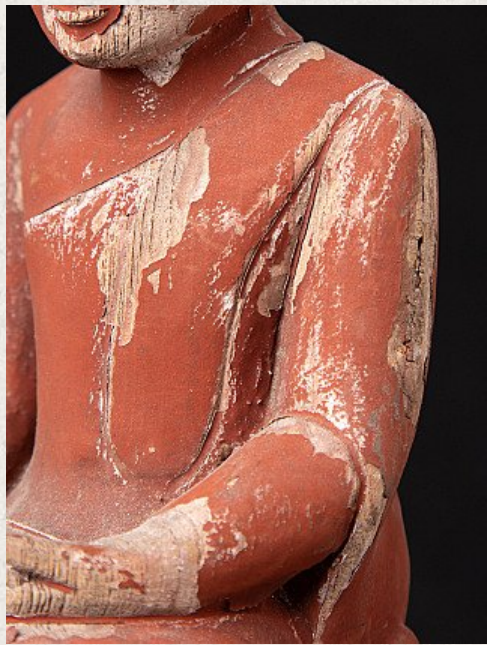

See on
website