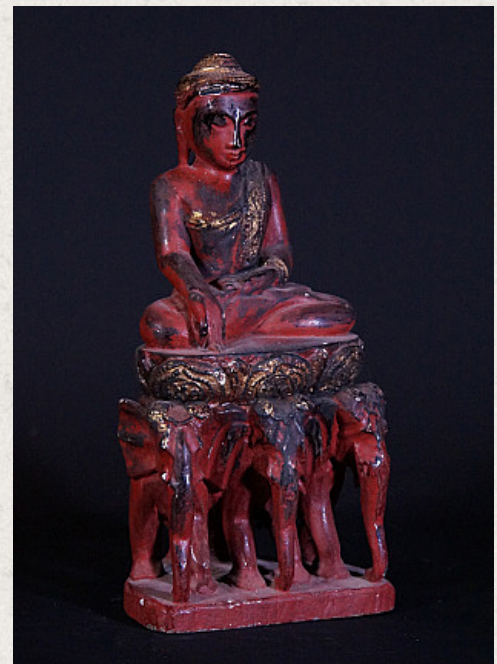

Old wooden Buddha statue

- Material : wood
- 35,5 cm high
- 17 cm wide
- Partly gilded with 24 krt. gold
- Shan (Tai Yai) style
- Varada mudra
- Middle 20th century
- Originating from Burma
- Nr: 1131-2

Asian art

Rielerweg 71-73

7416 ZB Deventer

The Netherlands

www.burmese-art.com

info@burmese-art.com

+31-6-22192241