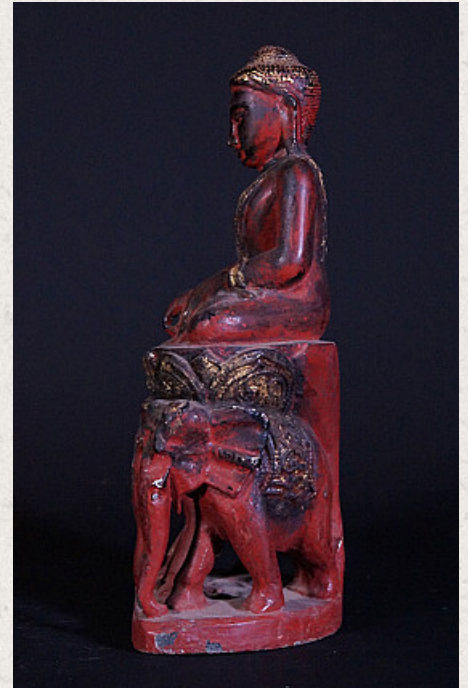

Old wooden Buddha statue

- Material : wood
- 35,5 cm high
- 17 cm wide
- Partly gilded with 24 krt. gold
- Shan (Tai Yai) style
- Varada mudra
- Middle 20th century
- Originating from Burma
- Nr: 1131-2

Asian art

Rielerweg 71-73

7416 ZB Deventer

The Netherlands

www.burmese-art.com

info@burmese-art.com

+31-6-22192241