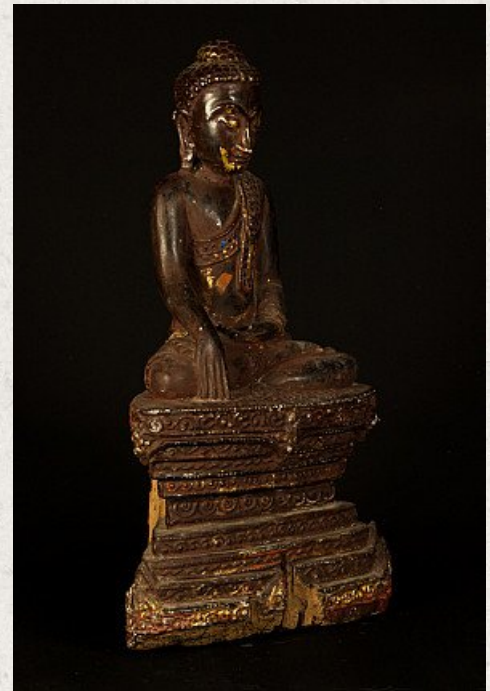

Old wooden Buddha statue

- Material : wood
- 36 cm high
- 20 cm wide
- With traces 24 krt. gold
- Shan (Tai Yai) style
- Bhumisparsha mudra
- Middle 20th century
- Originating from Burma
- Nr: 1103-3

Asian art

Rielerweg 71-73

7416 ZB Deventer

The Netherlands

www.burmese-art.com

info@burmese-art.com

+31-6-22192241