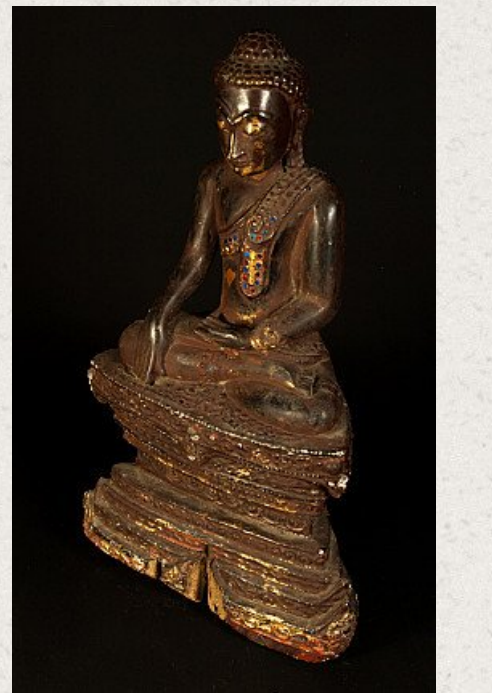

See on
website