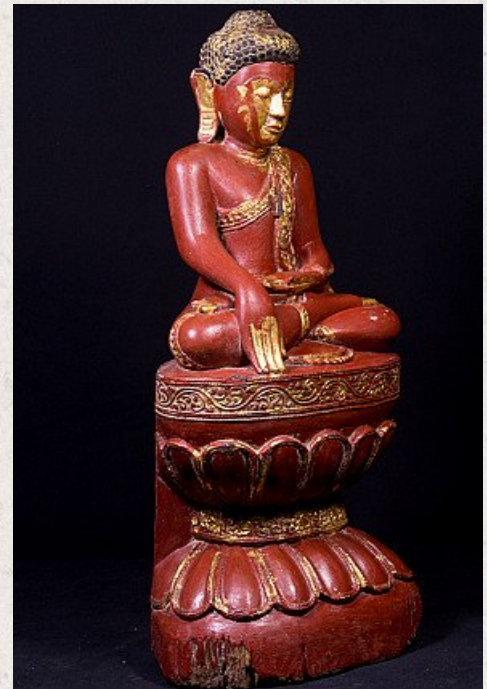

Old wooden Buddha statue

- Material : wood
- 54 cm high
- 25 cm wide and 18,5 cm deep
- Partly gilded with 24 krt. gold
- Shan (Tai Yai) style
- Bhumisparsha mudra
- Middle 20th century
- Originating from Burma
- Nr: 1103-2

Asian art

Rielerweg 71-73

7416 ZB Deventer

The Netherlands

www.burmese-art.com

info@burmese-art.com

+31-6-22192241