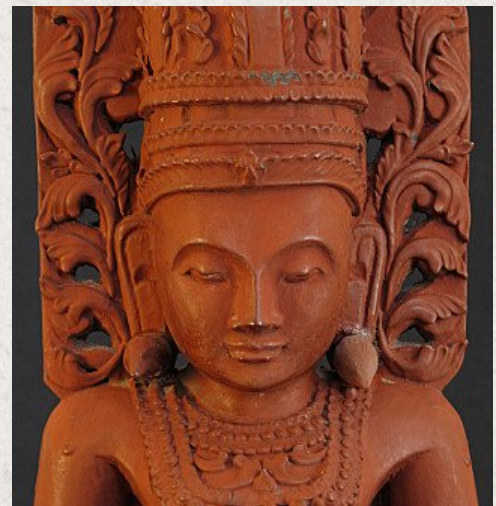

Old Jambupati Buddha

- Material : wood
- 71,5 cm high
- Originating from Burma
- Nr: 1102-4

Asian art

Rielerweg 71-73

7416 ZB Deventer

The Netherlands

www.burmese-art.com

info@burmese-art.com

+31-6-22192241