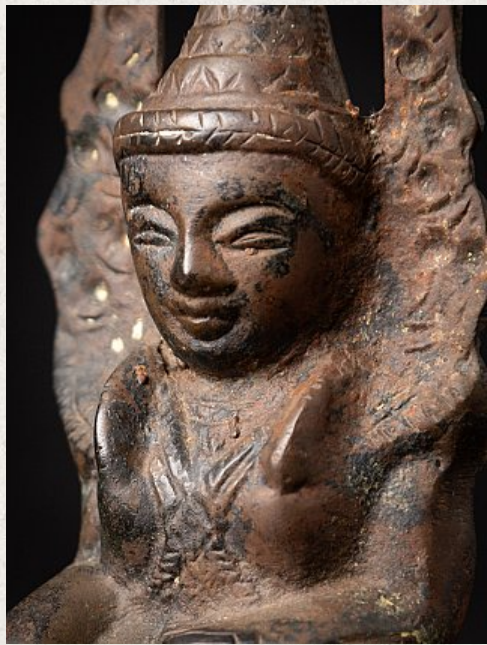

[See on website](#)