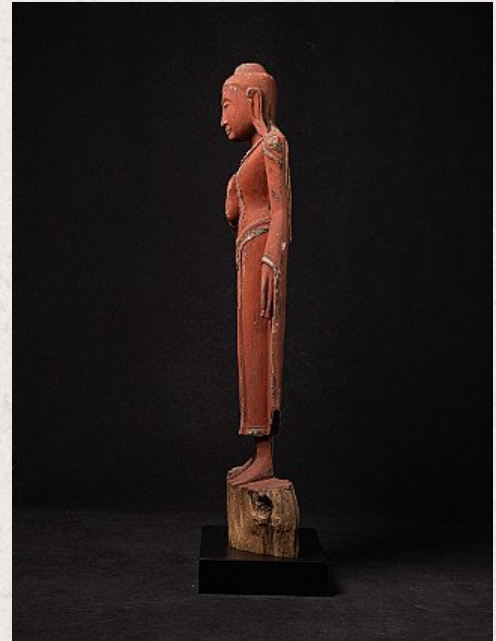

Antique standing Burmese Buddha statue

- Material : wood
- 97,8 cm high
- 32,2 cm wide and 23,3 cm deep
- Early 20th century - possibly older
- Originating from Burma
- Nr: 1092-12

Asian art

Rielerweg 71-73

7416 ZB Deventer

The Netherlands

www.burmese-art.com

info@burmese-art.com

+31-6-22192241