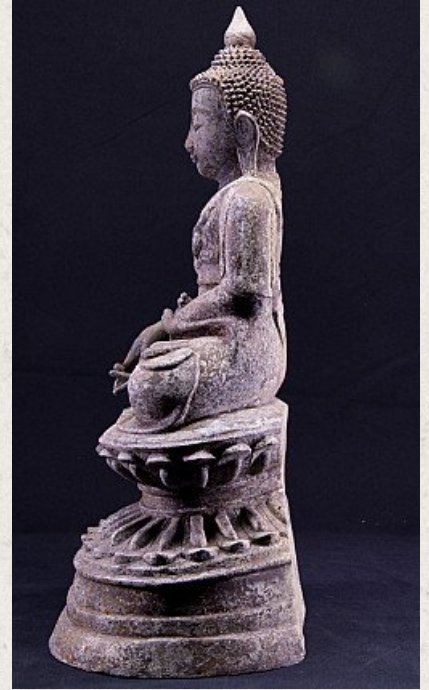

Old bronze Shan Buddha statue

- Material : bronze
- 48 cm high
- 24,5 cm wide and 19 cm deep
- Shan (Tai Yai) style
- Varada mudra
- Early 20th century
- Originating from Burma
- Nr. 1088-9

Asian art

Rielerweg 71-73

7416 ZB Deventer

The Netherlands

www.burmese-art.com

info@burmese-art.com

+31-6-22192241