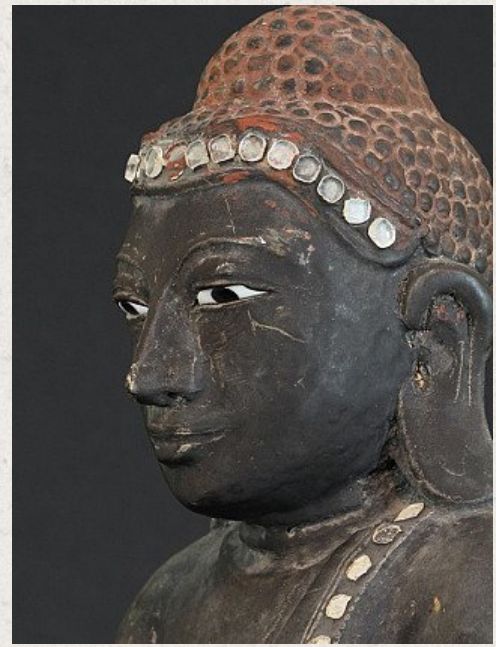

Antique standing Buddha

- Material : wood
- 64 cm high
- With porcelain eyes
- Mandalay style
- 19th century
- Originating from Burma
- Nr: 1073-6

Asian art

Rielerweg 71-73
7416 ZB Deventer
The Netherlands
www.burmese-art.com
info@burmese-art.com
+31-6-22192241