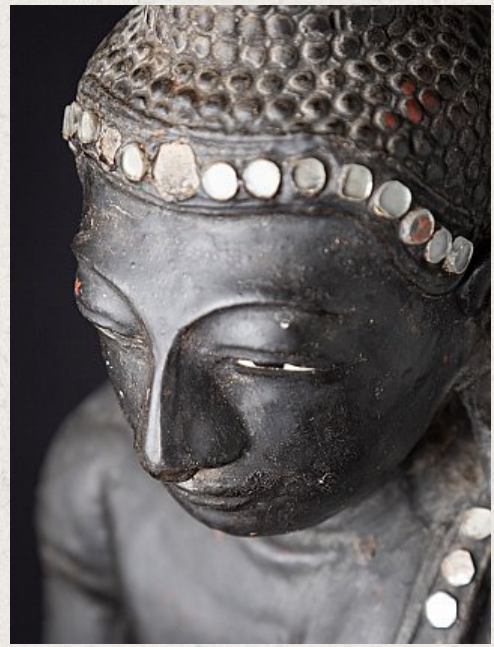

See on
website