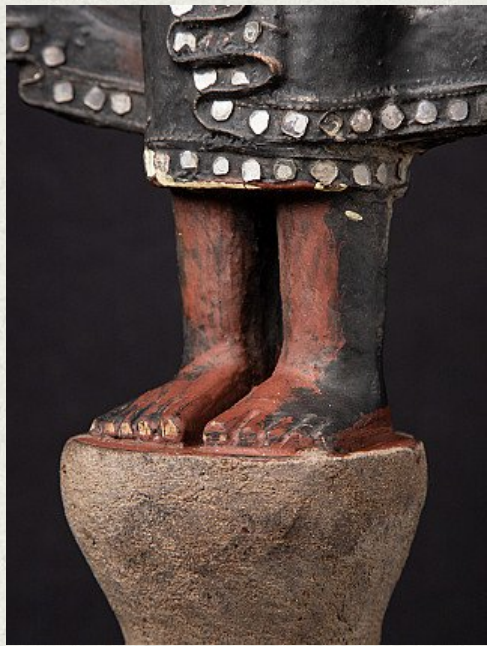

[See on website](#)